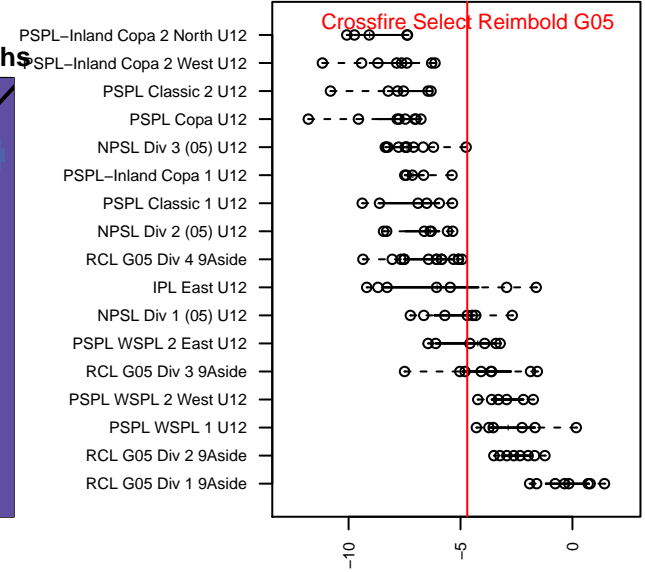

## Crossfire Select Reimbold G05

Crossfire Select  
 Redmond, WA  
 G05 total strength=727  
 attack=0.71 defense=0.85  
 fall league = NPSL Div 1 (05) U12  
 spr league = Spr NPSL (05) Div 1 U12

alt names used:  
 CROSSFIRE SELECT CFS G05 REIMBOLD (\  
 Crossfire Select G05 Reimbold  
 Crossfire Select G05 Reimbold  
 CFS G05 – Gold – Reimbold  
 Crossfire Select G05 Reimbold

Venues played:  
 2016 REDAPT Cup Gold U12  
 2016 Labor Day Cup GU12 Silver  
 2016 NPSL Division 1 (05) U12  
 2016 Founders Cup G05 Div A  
 2016 Spr NPSL (05) Division 1 U12

**Crossfire Select Reimbold G05**  
 Dots are actual minus expected GF (blue circles) and GA (red triangles).  
 Blue line is smoothed change in attack strength. Red is smoothed change in defense strength.

**attack and defense variance (black dot)  
relative to other teams  
and top 10 in region**

**attack and defense rating  
relative to others at age  
and all opponents in last 13 months**

**Performance relative to 13 month average**