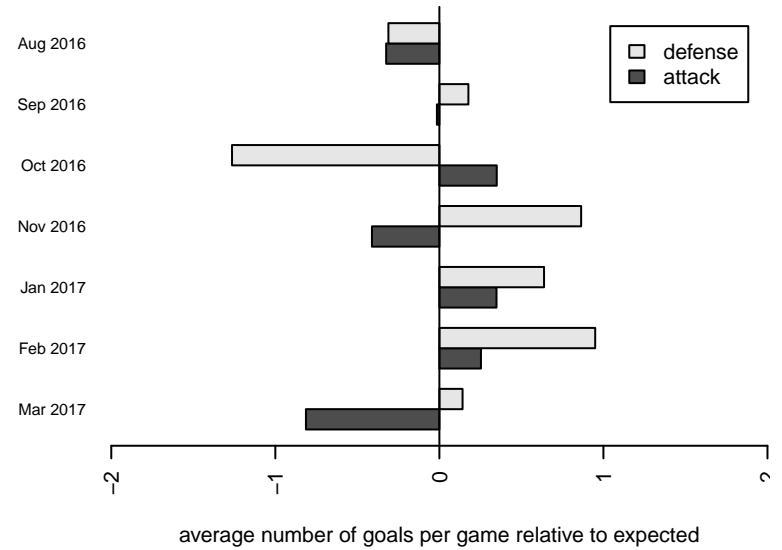

Performance relative to 13 month average