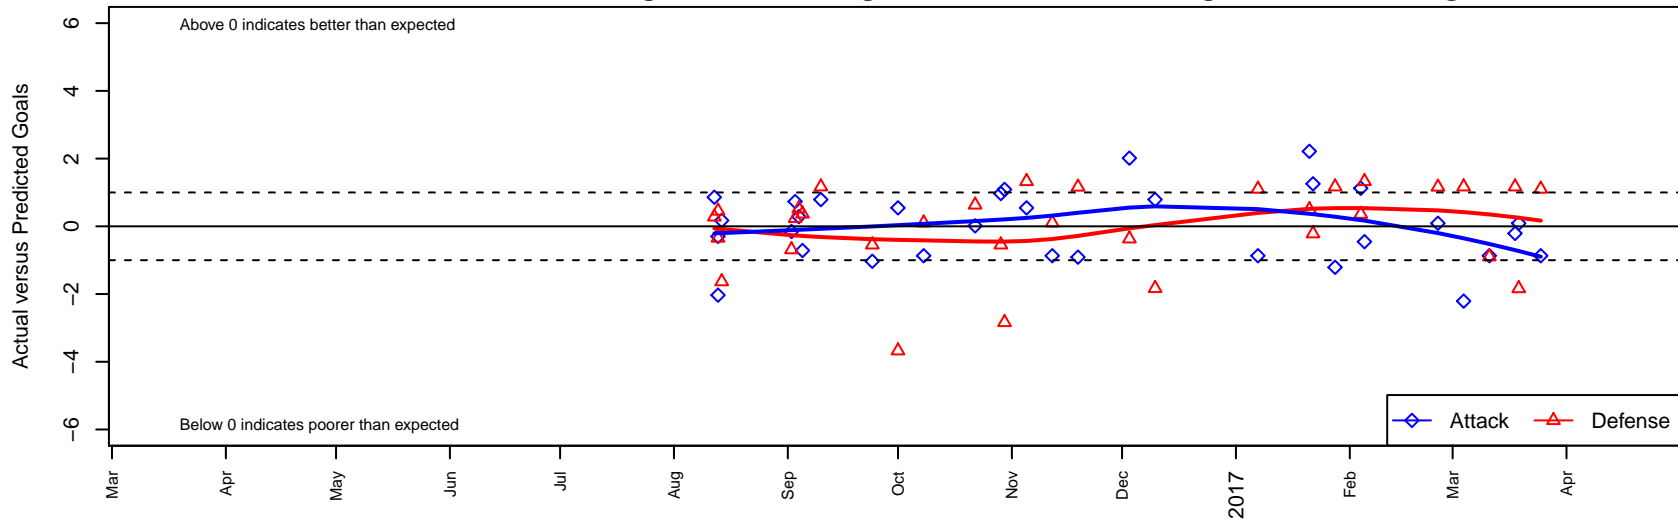

## Crossfire Select Reimbold G05

Crossfire Select  
 Redmond, WA  
 G05 total strength=727  
 attack=0.71 defense=0.85  
 fall league = NPSL Div 1 (05) U12  
 spr league = Spr NPSL (05) Div 1 U12

alt names used:  
 CROSSFIRE SELECT CFS G05 REIMBOLD (\  
 Crossfire Select G05 Reimbold  
 Crossfire Select G05 Reimbold  
 CFS G05 – Gold – Reimbold  
 Crossfire Select G05 Reimbold

Venues played:  
 2016 REDAPT Cup Gold U12  
 2016 Labor Day Cup GU12 Silver  
 2016 NPSL Division 1 (05) U12  
 2016 Founders Cup G05 Div A  
 2016 Spr NPSL (05) Division 1 U12

**Crossfire Select Reimbold G05**  
 Dots are actual minus expected GF (blue circles) and GA (red triangles).  
 Blue line is smoothed change in attack strength. Red is smoothed change in defense strength.

**attack and defense variance (black dot)  
relative to other teams  
and top 10 in region**

**attack and defense rating  
relative to others at age  
and all opponents in last 13 months**

**Performance relative to 13 month average**