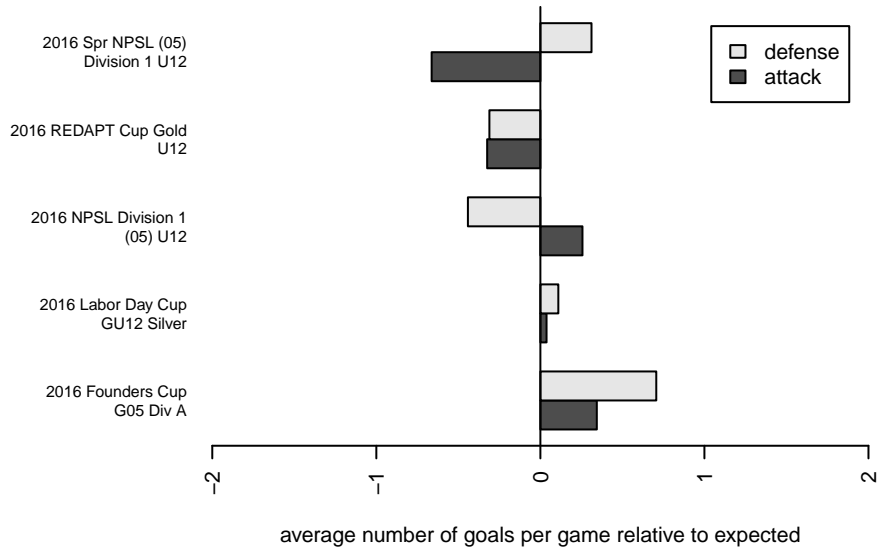

## Crossfire Select Reimbold G05

Crossfire Select  
 Redmond, WA  
 G05 total strength=727  
 attack=0.71 defense=0.85  
 fall league = NPSL Div 1 (05) U12  
 spr league = Spr NPSL (05) Div 1 U12

alt names used:  
 CROSSFIRE SELECT CFS G05 REIMBOLD (\  
 Crossfire Select G05 Reimbold  
 Crossfire Select G05 Reimbold  
 CFS G05 – Gold – Reimbold  
 Crossfire Select G05 Reimbold

Venues played:  
 2016 REDAPT Cup Gold U12  
 2016 Labor Day Cup GU12 Silver  
 2016 NPSL Division 1 (05) U12  
 2016 Founders Cup G05 Div A  
 2016 Spr NPSL (05) Division 1 U12

**Crossfire Select Reimbold G05**  
 Dots are actual minus expected GF (blue circles) and GA (red triangles).  
 Blue line is smoothed change in attack strength. Red is smoothed change in defense strength.

**attack and defense variance (black dot)  
relative to other teams  
and top 10 in region**

**attack and defense rating  
relative to others at age  
and all opponents in last 13 months**

**Performance relative to 13 month average**